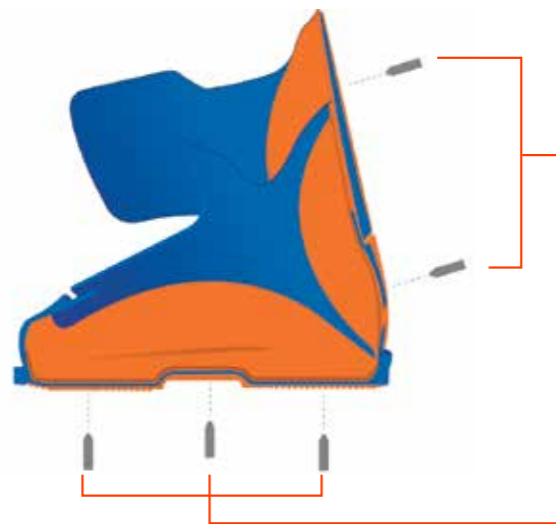

XT

FREETOUR

XT FREETOUR

SX

TECHNOLOGY

NEW DUAL CORE

Lange's newest shell technology utilizes our new "power injection" method, allowing us to inject two different durometers of high-grade plastic (PE, PU) into the mold at the exact same time. This new mono-injection process targets different durometers of plastic into key areas of the boot:

- Hard in the areas that transmit power to the ski (*spine, heel, lower shell*)
- Soft in areas that need to wrap the foot and lower leg (*instep, front of cuff*)

5 POINTS OF INJECTION
5 points of injection are used to inject the 2 materials at the same time