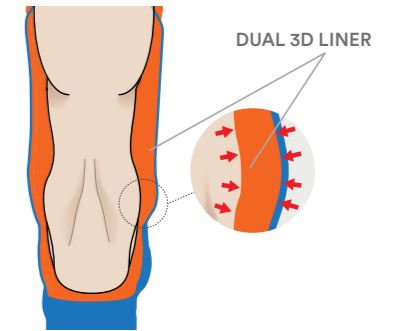

- Hard in the areas that transmit power to the ski (*spine, heel, lower shell*)
- Soft in areas that need to wrap the foot and lower leg (*instep, front of cuff*)

5 POINTS OF INJECTION
5 points of injection are used to inject the 2 materials at the same time

NEW DUAL 3D LINER

Lange has collected 3D scans of over 40,000 individual feet, and collaborated with its network boot-fitting experts to better understand the subtleties of the foot and different foot types. Our new DUAL 3D LINER is the result.

- 3D internal design perfectly wraps the foot and lower leg for our most comfortable, anatomic fit
- 3D external design perfectly matches the inner shell for the most precise and accurate power transmission