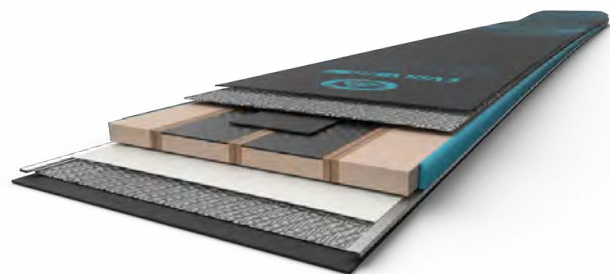

VMT 3.0 CORE

About
VMT 3.0® takes our successful vertical metal core technology two steps further by adding two additional aluminum alloy struts on either side of the center strut. This creates a precise, quiet ride, that is light and nimble in difficult conditions.

1. **Key Features**
2. Three central aluminum alloy struts sandwiched between bamboo stringers.
3. **Found In**
4. Evolv Series