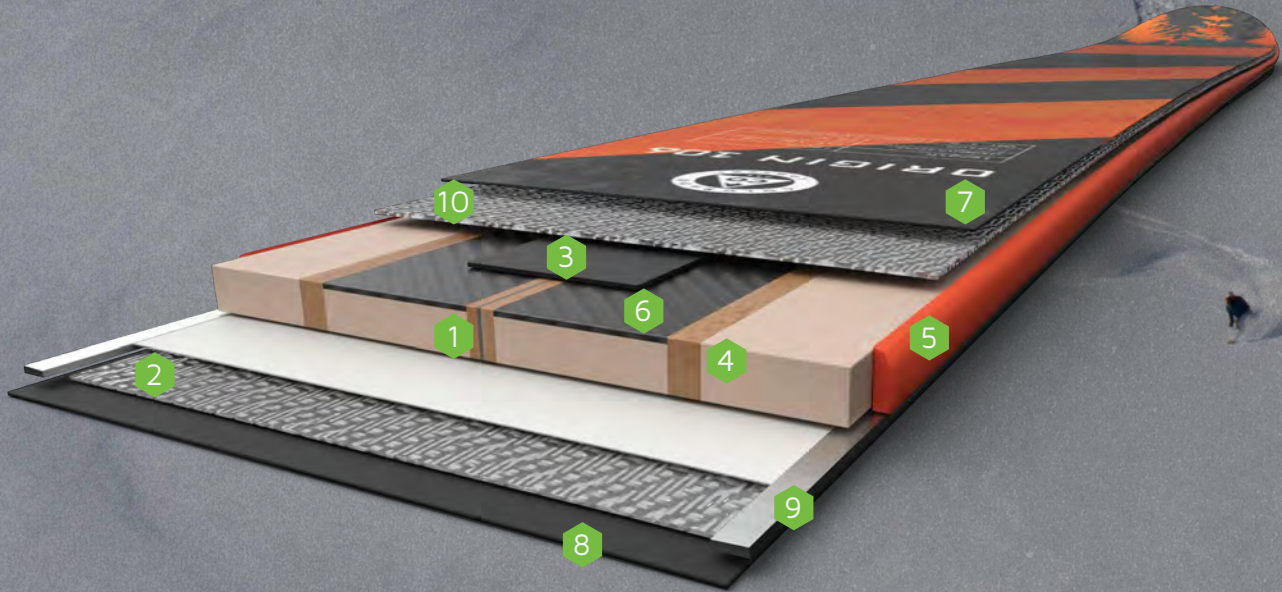

VMT 1.0

VERTICAL METAL TECHNOLOGY

- 1 One central metal strut sandwiched between bamboo stringers
- 2 Full wrap triaxial S-glass
- 3 Rabbeted FRP mounting plate
- 4 Bamboo, poplar, and paulownia core
- 5 Poured polyurethane sidewalls (PU)
- 6 Pre-cured carbon fiber stringers
- 7 Coextruded dye sublimated top sheet
- 8 Sintered P-tex base
- 9 Full wrap HRC 48 German steel edges
- 10 Rubber foil