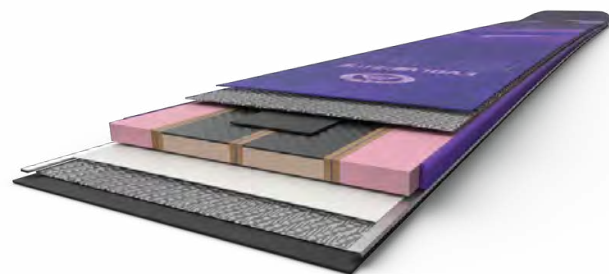

VMT 3.0 W CORE

About
Tailored specifically for women, VMT3.0 W® includes the same two additional aluminum alloy struts and pre-cured carbon fiber as well as lightweight paulownia in place of the outer layers of poplar wood.

1. **Key Features**
2. Three aluminum alloy struts sandwiched between bamboo stringers.
   - Addition of paulownia in construction.
3. **Found in**
4. Evolv Series