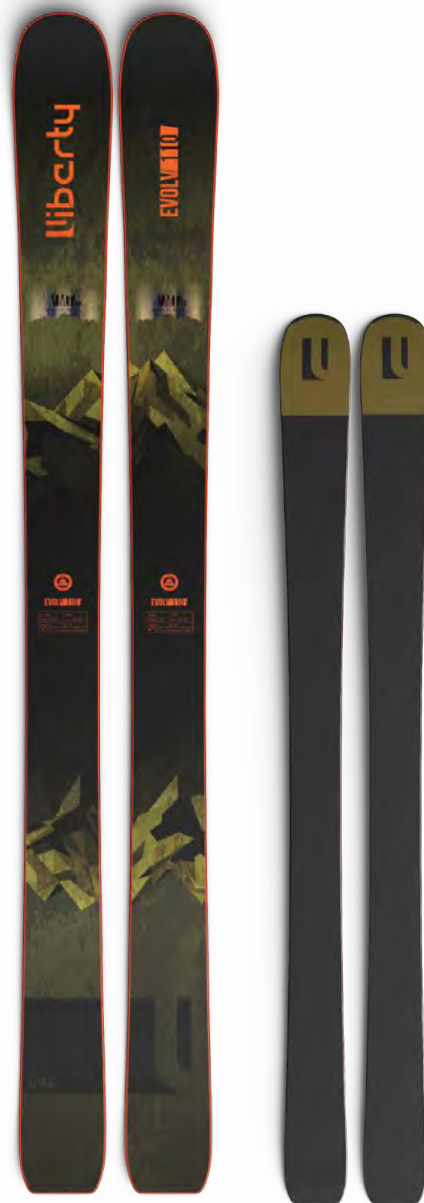

## ABOUT

If you want the best of carving precision and freeride fun in a versatile waist width, the Evolv 90 is for you. Now with our VMT 3.0® core and paired with super damp poured polyurethane sidewalls, the Evolv90 will fit a wide range of skier abilities and snow conditions.

## ABOUT

The ideal shape and powerful construction to take on bigger mountains and more snow, the Evolv 100, with integrated VMT 3.0® technology, positions itself perfectly for the adventurous, all-terrain skier. Whether looking for fresh snow, a little tree skiing, or laying down beautiful arcs on groomers, the Evolv 100 has you covered.

# EVOLV 110

LIBERTY SKIS 2023

## ABOUT

The Evolv 110 is a powder ski with the heart of a race ski. The VMT 3.0® core creates tons of power in this wider platform and the poured polyurethane sidewalls and tip rocker help keep it under control. If your mission is to charge everything, the Evolv 110 has your back.