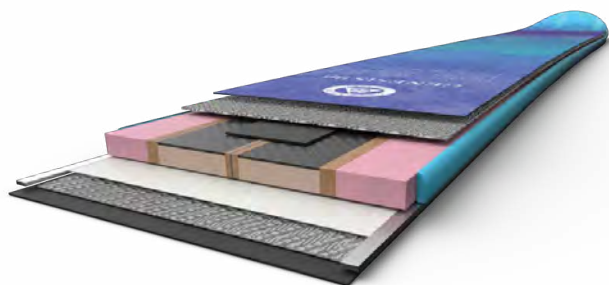

VMT 1.0 W CORE

About
Tailored Specifically for women, VMT 1.0 W® adds paulownia to the bamboo and poplar wood for a lighter more compliant ride, while maintaining the inherent power and stability of aluminum alloy and carbon fiber.

1. **Key Features**
2. One central aluminum alloy strut sandwiched between bamboo stringers.
   - Addition of paulownia in construction.
3. **Found in**
4. Genesis Series