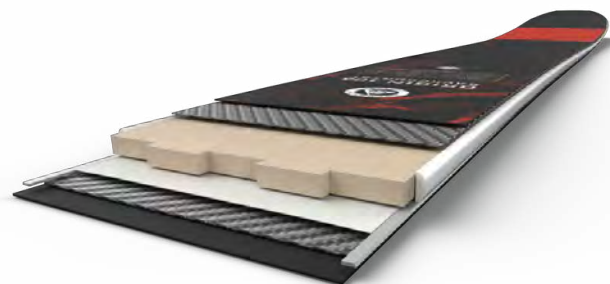

BACKCOUNTRY CORE

About
Backcountry Core features lightweight aspen with carbon fiber as reinforcement to keep it light and predictable.

1. **Key Features**
2. Lightweight aspen with carbon fiber
3. **Found In**
4. BC Series