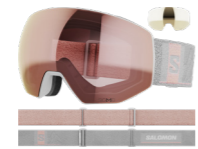

RADIUM PRIME SIGMA · 1LENS
NEW L41786900