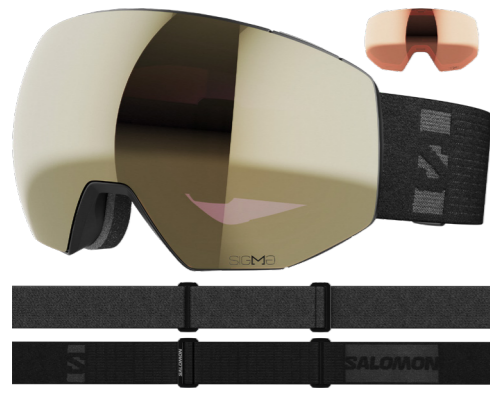

RADIUM RADIUM PRIME

RADIUM PRIME SIGMA · 1LENS
NEW L41786300

REFERENCE	COLOR	FIT	LENS	CATEGORY	VLT (%)	WEATHER	EXTRA LENSES	LENS TECHNOLOGY	KEY FEATURES
RADIUM PRIME PHOTO									
L41785200	Black	Custom ID fit	SIGMA PHOTO SKY BLUE	S1-3	-	All Weather ☁️🌞☀️	SIGMA ICE BLUE-MULTILAYER-LOW LIGHT	SIGMA Technology Photochromic Technology	Max vision SIGMA Technology Magnetic interchangeable lens system
L41785300	Black	Custom ID fit	SIGMA PHOTO POPPY RED	S1-3	-	All Weather ☁️🌞☀️	SIGMA APRICOT-MULTILAYER-LOW LIGHT	SIGMA Technology Photochromic Technology	Max vision SIGMA Technology Magnetic interchangeable lens system
L41785400	White	Custom ID fit	SIGMA PHOTO SKY BLUE	S1-3	-	All Weather ☁️🌞☀️	SIGMA ICE BLUE-MULTILAYER-LOW LIGHT	SIGMA Technology Photochromic Technology	Max vision SIGMA Technology Magnetic interchangeable lens system
RADIUM PRIME									
L41786300	Black	Custom ID fit	SIGMA BLACK GOLD	-	-	Solar ☁️🌞☀️	SIGMA APRICOT-MULTILAYER-LOW LIGHT	SIGMA Technology	Max vision SIGMA Technology Magnetic interchangeable lens system
L41786400	Black	Custom ID fit	SIGMA SKY BLUE	-	-	Universal ☁️🌞☀️	SIGMA ICE BLUE-MULTILAYER-LOW LIGHT	SIGMA Technology	Max vision SIGMA Technology Magnetic interchangeable lens system
L41786500	White	Custom ID fit	SIGMA EMERALD	-	-	Universal ☁️🌞☀️	SIGMA SILVER PINK-MULTILAYER-LOW LIGHT	SIGMA Technology	Max vision SIGMA Technology Magnetic interchangeable lens system
L47031800	Roasted Cashew	Custom ID fit	SIGMA POPPY RED	-	-	Universal ☁️🌞☀️	SIGMA-APRICOT-MULTILAYER-LOW LIGHT	SIGMA Technology	Max vision SIGMA Technology Magnetic interchangeable lens system
L41786900	Wrought iron	Custom ID fit	SIGMA SILVER PINK	-	-	Low Light ☁️🌞☀️	SIGMA BLACK GOLD-MULTILAYER-SOLAR	SIGMA Technology	Max vision SIGMA Technology Magnetic interchangeable lens system
L41786800	Burnt ochre	Custom ID fit	SIGMA BLACK GOLD	-	-	Solar ☁️🌞☀️	SIGMA-APRICOT-MULTILAYER-LOW LIGHT	SIGMA Technology	Max vision SIGMA Technology Magnetic interchangeable lens system