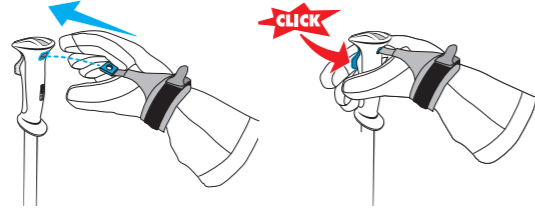

POLE TECHNOLOGY INDEX

SAFETY & CONVENIENCE

S3 STRAP
Salomon's safety, auto release strap protects you from injury if your pole gets stuck in a net or tree.

ERGO S3 GRIP
The ERGO S3 grip with adjustable safety spring release system provides easy strap entry, is adjustable to all glove sizes and allows quick, one handed click in and click out.