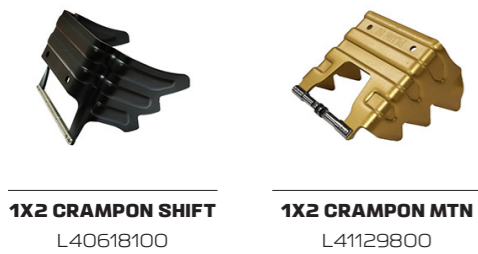

CRAMPON

	NAME	REFERENCE	COLOR	DIN SCALE	ADJUSTMENT RANGE (MM)	ADJUSTMENT RANGE (US SIZES)	HEIGHT (mm)	WEIGHT (1/2 pair) (g)	NORM	FEATURES	
DEMO	ALL MOUNTAIN										
	MTN TOUR DEMO	L41200700*	Black Blue		50	5.5	30	400	Rando	Aluminium Patented Step-in aid Wide Screw implementation	
	WARDEN MNC 13 DEMO	L40819600*	Black	4-13	120	15	26.5	1340	MNC (Multi Norm Certified) Alpine - Adult TÜV	Sliding Toe pedal U Power Toe Extra-wide Toe pedal (-60mm)	
	STRIVE										
	STRIVE 13 GW DEMO	L41775200*	Black	4.5-13	120	15	20.1	1180	Alpine - Adult Gripwalk - Adult TÜV	LDN Toe +Elastic travel Extra-wide Toe pedal (-60mm)	
	STRIVE 11 GW DEMO	L41775300*	Black	3.5-11	120	15	20.1	1100	Alpine - Adult Gripwalk - Adult TÜV	LDN Toe +Elastic travel Extra-wide Toe pedal (-60mm)	

	NAME	REFERENCE	SIZING	PRICES $ SRP
DEMO	CRAMPON			
	1X2 CRAMPON SHIFT	L41200700*	SH100 SH120	$ 100
	1X2 CRAMPON MTN	L40508100*	G80 G90 G100 G110	$ 100