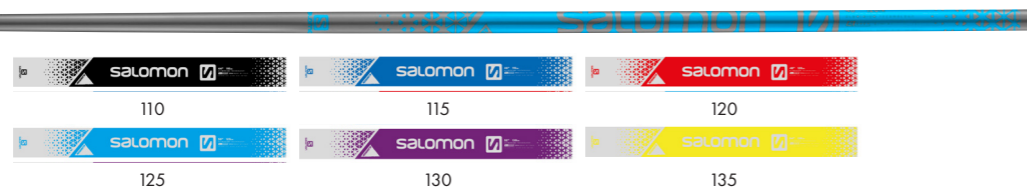

ALPINE POLES ADULT

RENTAL ANODIZED ADULT ALU

L39135100