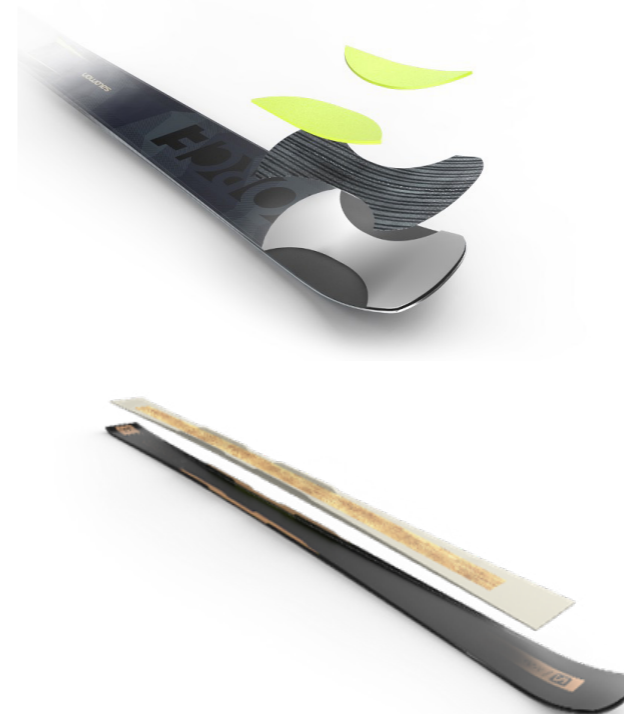

TERRAIN ABSORPTION TO CRUSH ANY SLOPE

CROSSOVER TIP

A new construction of the tip now has lateral TPU inserts replacing the titanium to act as bumpers and better absorb shock, while a layer of carbon powered C/FX improves dampening properties. The new tip absorbs all terrain variations and enhances the ski's ability to cut through snow.